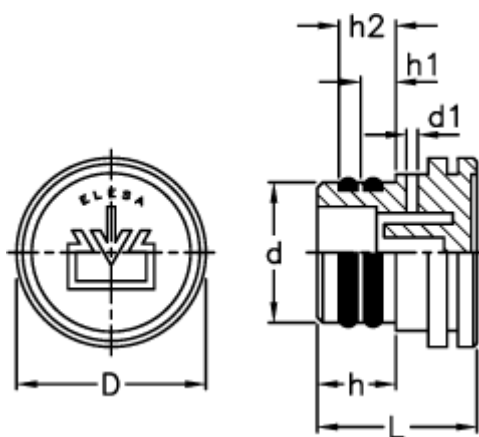

# Data Sheet

Article number: 2311059921

Description: E+G Oil fill plug push-fit  
TPCF.26

## Measures

D	= 35
d +0.2 0	= 26
d1	= 2
h	= 14
h1	= 6.5
h2	= 10.5
L	= 29.5